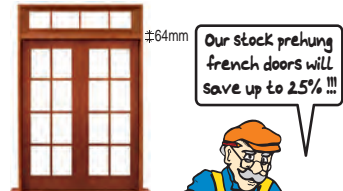

Four light transom + 8 Light French Doors 2582 x 1300 - $2263 framed, hung + primed

Our stock prehung french doors will save up to 25% !!!