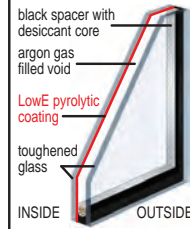

PREHUNG PREPRIMED FRENCH DOOR SPECIALS

red cedar • framed + hung • clear glazed

CATALOGUE SPECIAL PRICES WHILE STOCKS LAST

N2 DESIGN PERFORMANCE
Structural 1000 Pa
Water Resistance 150 Pa

NO ADVERTISED DISCOUNTS APPLY TO THESE ITEMS

Size	Cedar
2100 x 1700 x 140	$1689
2100 x 1500 x 140	$1637
2100 x 1300 x 140	$1575
2400 x 1700 x 140	$2016
2400 x 1500 x 140	$1947
2400 x 1300 x 140	$1881

Size	Cedar
2100 x 1700 x 140	$1771
2100 x 1500 x 140	$1722
2100 x 1300 x 140	$1675
2400 x 1700 x 140	$2272
2400 x 1500 x 140	$2167
2400 x 1300 x 140	$2062

Size	Cedar
2100 x 1500 x 140	$1725
2100 x 1300 x 140	$1627
2100 x 1140 x 140	$1588

Size	Cedar
2100 x 1500 x 140	$1794
2100 x 1300 x 140	$1692
2100 x 1140 x 140	$1652

140 x 32 CEDAR FRAME WITH KWILA SILL, CLEAR SAFETY GLASS DOORS OPEN OUT HUNG ON SILVER SS BB HINGES. DOORS REBATED TO OPEN OUTWARDS LEFT DOOR OPENS OUT FIRST WHEN VIEWED FROM OUTSIDE

Size	Cedar
2100 x 1700 x 140	$1689
2100 x 1500 x 140	$1637
2100 x 1300 x 140	$1575
2400 x 1700 x 140	$2016
2400 x 1500 x 140	$1947
2400 x 1300 x 140	$1881

Size	Cedar
2100 x 1700 x 140	$1771
2100 x 1500 x 140	$1722
2100 x 1300 x 140	$1675
2400 x 1700 x 140	$2272
2400 x 1500 x 140	$2167
2400 x 1300 x 140	$2062

Our stock prehung french doors will save up to 25% !!!

Stock French door units exclude weatherseals, dropbolts, lock mortising and locking hardware. If units need to be adapted to add any of these extras or change hinge colour an adaption labour cost of $84 would apply plus the cost of the extras required.

woodworkers solid cedar

Low E double glazing

Not available white primed

WOODWORKERS DOUBLE GLAZED SINGLE LIGHT DOORS