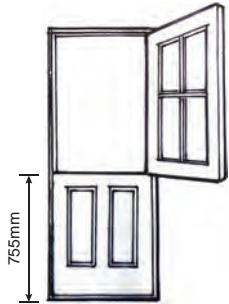

woodworkers cedar patio and barn door range

woodworkers patio and barn door range

Any of the patio range can be converted into stable doors at an additional cost of $250
Face mounted shelf with brackets if required additional $102

NEED A DOG DOOR INSTALLED?
FROM $250
PLUS THE COST OF THE DOG DOOR