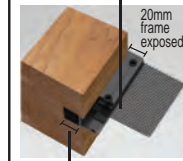

width	Stealshield Doors	
	height: 2040mm	height: 2340mm
1220	Cedar Kwila	Cedar Kwila
1020	$1424 $1709	N/A N/A
920	$1070 $1284	$1220 $1464
820	$1008 $1210	$1158 $1390
720	$941 $1130	$1092 $1311
620	$883 $1060	$1036 $1244
	$820 $984	$970 $1164