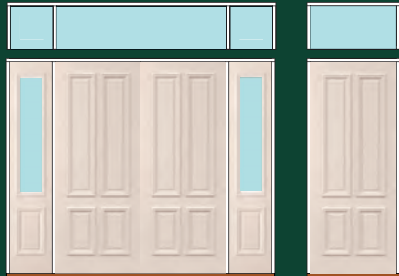

PCL4 2 doors + 2 sidelights entry unit

door size (mm)	frame width (mm)	without transom 2110mm high	with transom 2400mm high
820	2568	$4062	$4833
870	2668	$4325	$5114
920	2768	$4325	$5132

PCL4 single door entry unit

frame width (mm)	without transom 2110mm high	with transom 2400mm high
890	$1344	$1645
940	$1475	$1786
990	$1475	$1795

OTHER DOOR ENTRY OPTIONS

SEE PRICES IN THE TABLE BELOW

* sidelights to PSC1 are fixed clear glass only